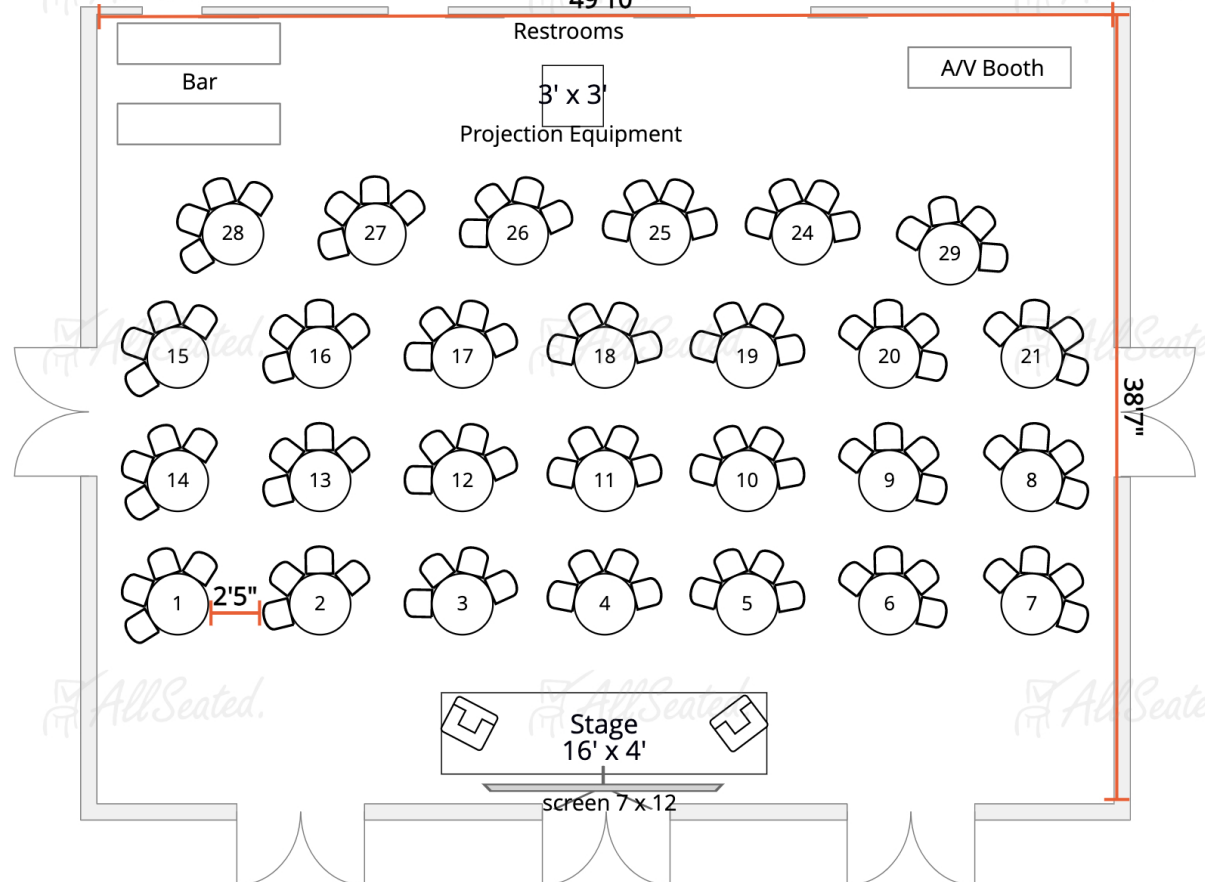

AllSeated.

Vaulted ceiling height approx. 12' to ?  
49'10"

AllSeated.

AllSea

AllSeated.

AllSeated.

AllSea

AllSeated.

AllSeated.

AllSea

Tables are 3' rounds  
Seating for 108 at 27 tables

### SAMPLE - TOWN HALL OR FILM SCREENING EVENT The Gathering Place at The Retreat Sarasota

AllSeated.

AllSeated.

AllSeated.

AllSeated.

AllSea